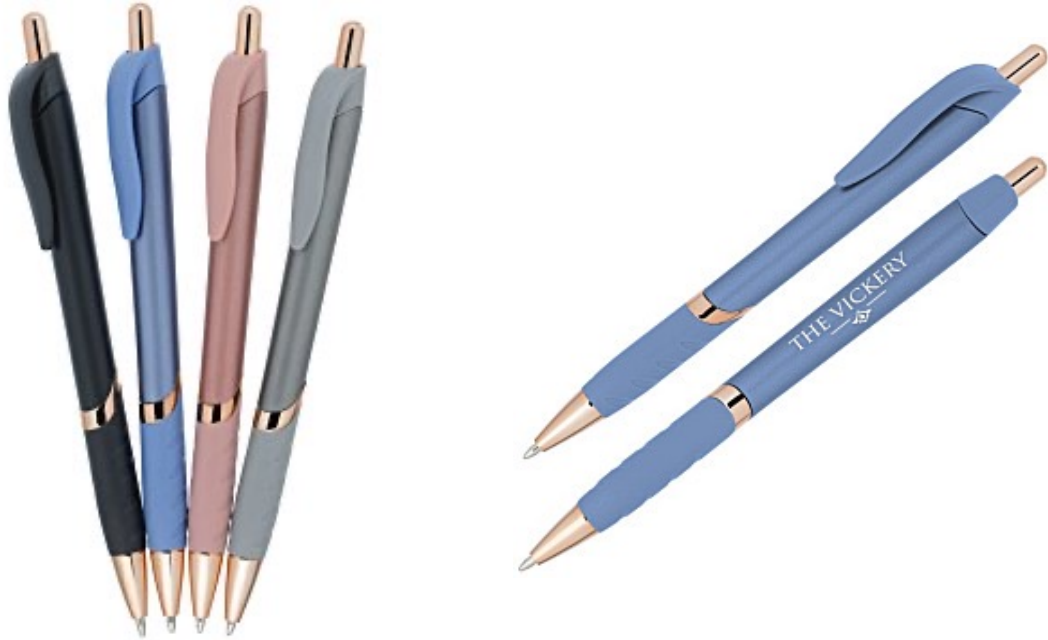

Rose Gold Accent Pen

Leather-like cover journal with 200 sheets (400 pages) of ivory, lined pages. Size: 8-3/8" H x 5-1/4" W x 1" D

- 1 Color Print
- 300 and up: $0.95/pc
- 500 and up: $0.85/pc
- Initial Set-up Fee: $20